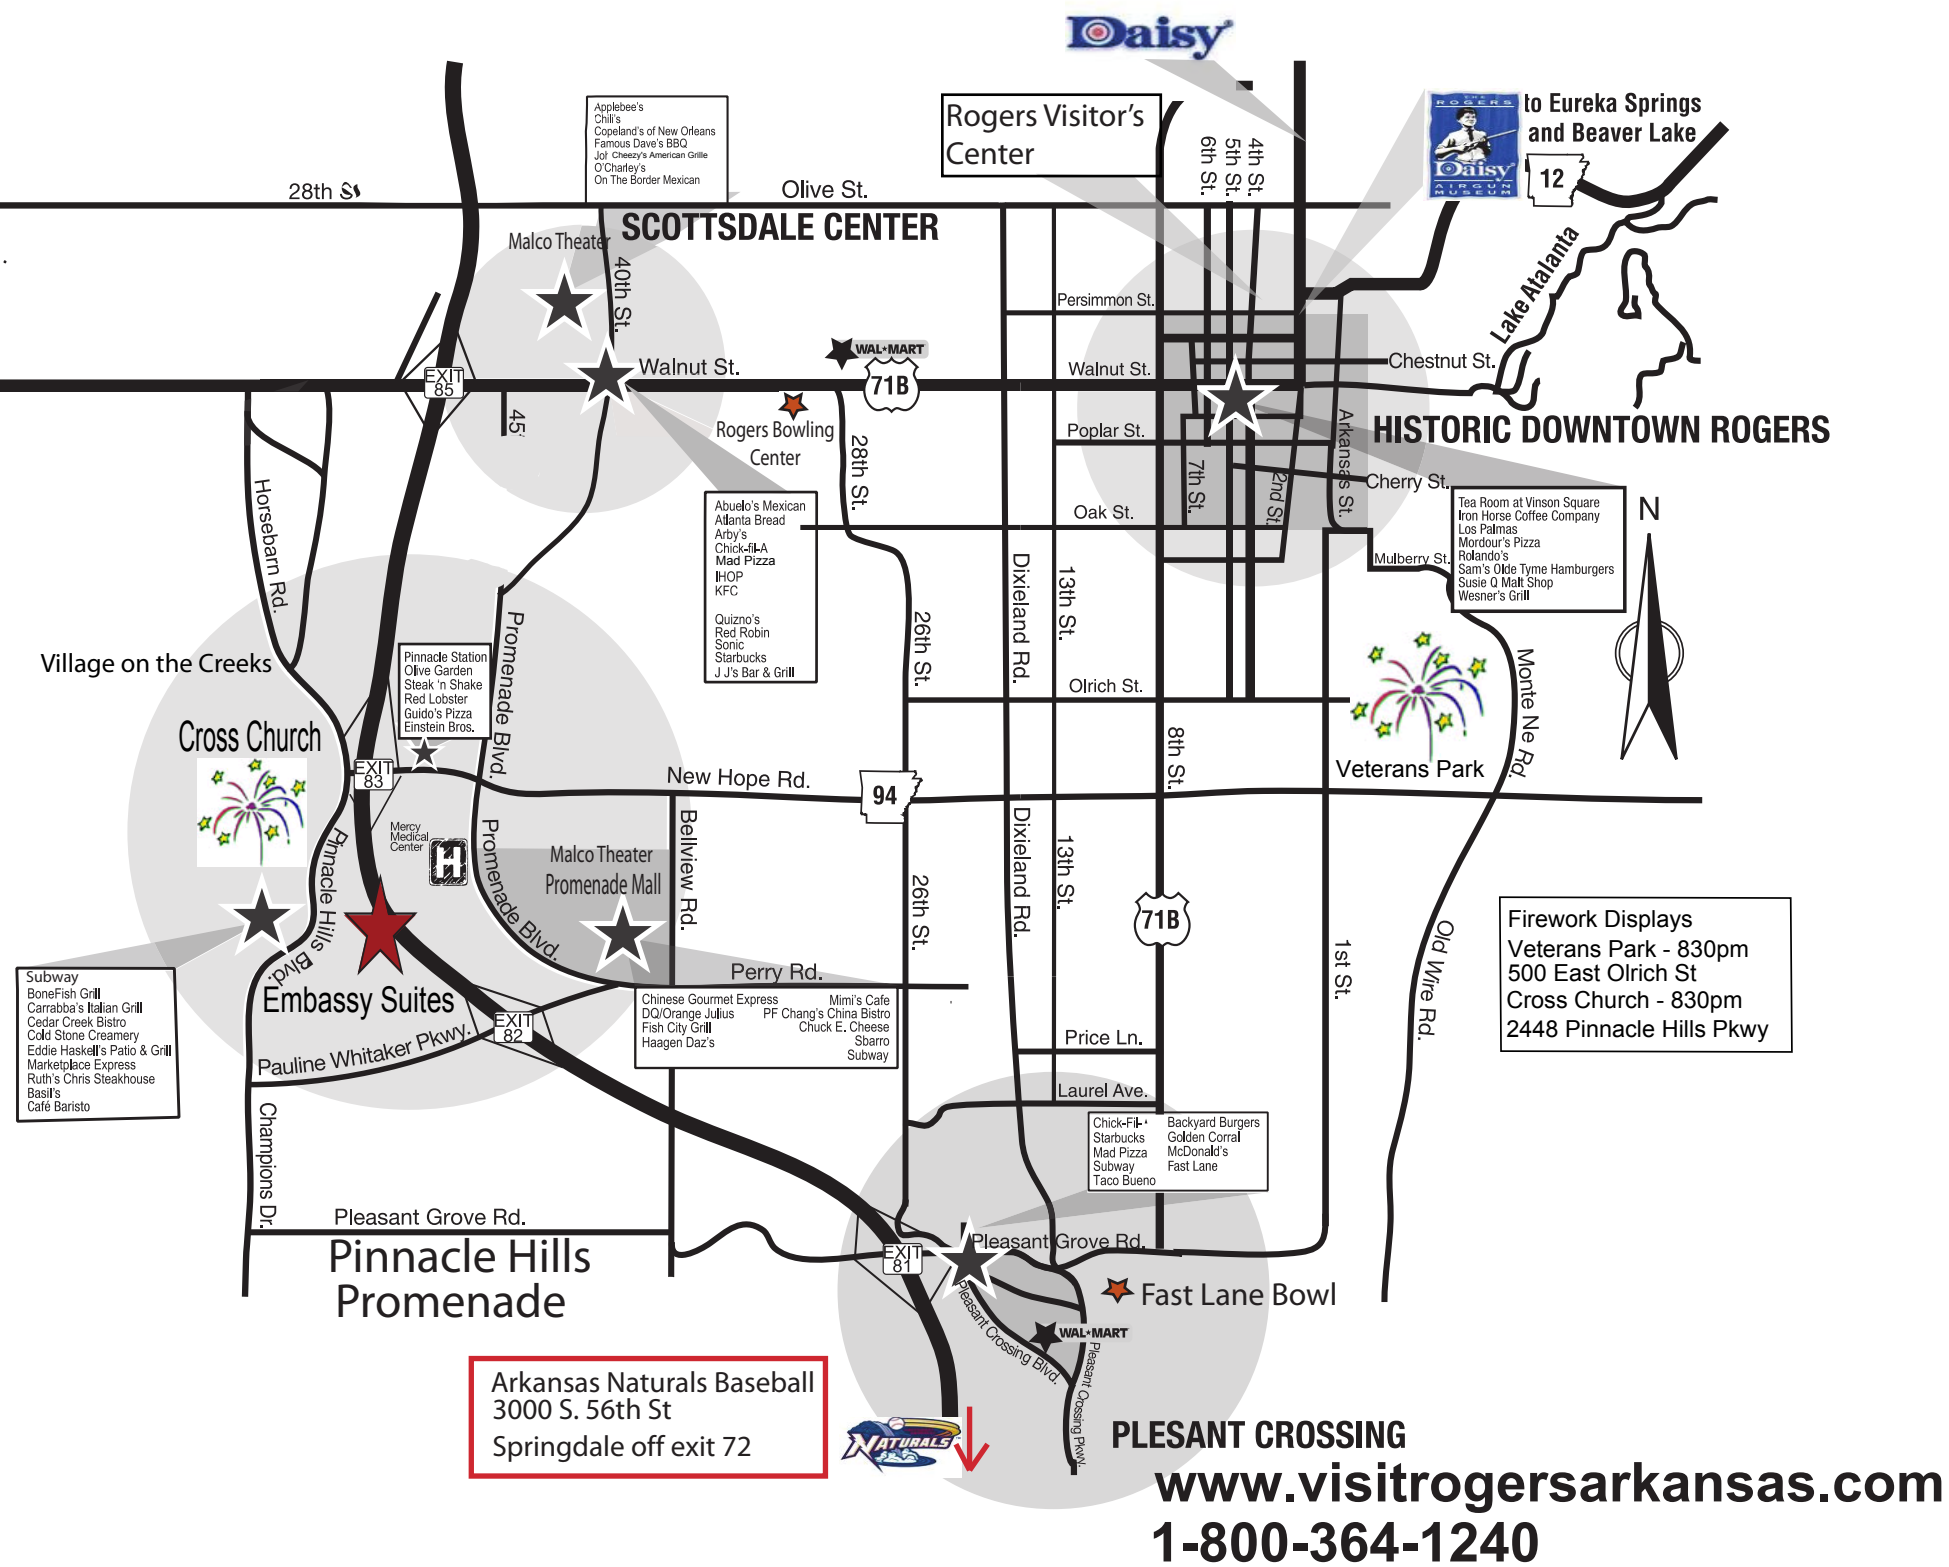

Rogers

Your Northwest Arkansas Destination.

ROGERS CONVENTION & VISITORS BUREAU

- 1) Embassy Suites & John Q Hammons Center
3303 Pinnacle Hills Pkwy - (479) 254-3200
- 2) Rogers Visitor's Center
317 W Walnut - (479) 636-1240
- 3) Daisy Airgun Museum
202 W Walnut - (479) 986-6873
- 4) Daisy Outdoor Products
400 Stribling Rd - (479) 636-1200
- 5) Mercy Medical Center
2710 Rife Medical Lane - (479) 338-8000
- 6) Fast Lane Entertainment
1117 N. Dixieland - (479) 659-0999
- 7) Arkansas Naturals Baseball
3000 S. 56th St, Springdale off Exit 72
Take I-540 South to Exit 72. Exit and turn left then right on Hwy 412. Go to the first light and turn left on S 56th St. Follow signs to Arvest Ballpark
Home Games on June 30-July 5

Arkansas Naturals Baseball
3000 S. 56th St
Springdale off exit 72

PLESANT CROSSING
www.visitrogersarkansas.com
1-800-364-1240